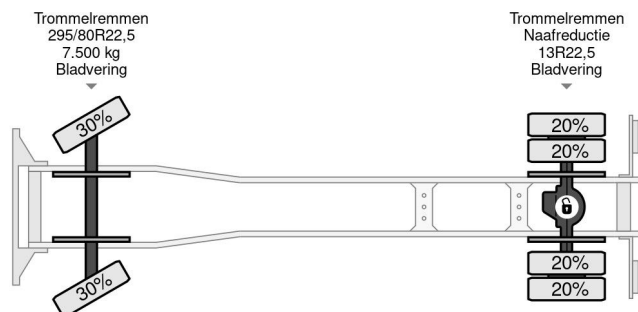

Mercedes-Benz 1635K GROSSRAUM 4x2 FULL STEEL CHASSIS (ZF MANUAL GEARBOX / REDUCTION AXLE / FULL STEEL SUSPENSION)

GENERAL INFORMATION

ID	SN 53970515 Z
Year	1987
Mileage	525.500 km
Construction	Dropside
Emissionclass	1

TECHNICAL INFORMATION

First registration date	06-04-1987
Fuel	Diesel
Transmission	Manual
Vehicle identification number	WDB64507615320515
Axle configuration	4x2
Weight	8.820 kg
Load capacity	10.180 kg
Gross weight	19.000 kg
Cylinder count	8
Power kw	260
Power hp	354
Wheelbase	450

Mercedes-Benz SK 1635K GROSSRAUM 4x2 FULL STEEL ...
Referentienummer: SN 53970515 Z

ACCESSORIES

- 2 Beds
- 16 gears Manual gearbox
- Controlled slip differential
- Coupling
- Higher boards
- Radio/cassette player
- Visor
- ZF16 gears manual

OPEN BODY WITH ALUMINIUM SIDE BORDS!! SIZE; LENGTH x WIDE x HIGH Ca.: 6.10 m. x 2.50 m. x 0.82 m. !!

TRUCK IS IN GOOD WORKING AND DRIVING CONDITION, READY FOR THE JOB!!

MORE MERCEDES-BENZ 4x2 / 6x4 / 8x4