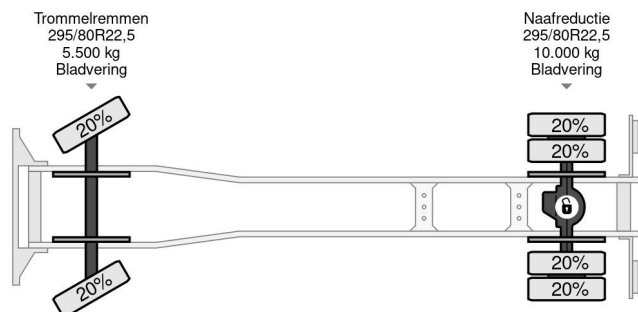

Mercedes-Benz SK 1213 FULL STEEL MEILLER KIPP... 4x2
Referentienumer: SN 54970145 Z

ACCESSORIES

- 5 Gears manual gearbox
- DRUM BRAKES
- Hub reduction
- Power take-off (PTO)
- PTO
- Radio/cassette player
- STEEL SUSPENSION

DESCRIPTION

GOOD CONDITION MERCEDES-BENZ 1213 4x2 FULL STEEL KIPPER, MANUAL GEARBOX, FULL STEEL SUSPENSION AND REDUCTION AXLE!!
130HP, 6 CILINDER ENGINE (MECHANICAL PUMP AND INJECTORS)!!
MANUAL GEARBOX!!
FULL STEEL SUSPENSION!!
REDUCTION AXLE!!
P.T.O.!!
HYDRAULIC KIT!!
ETC.!!

HEAVY DUTY 3-WAY KIPPERBODY!!
SIZE; LENGTH x WIDE x HIGH Ca.: 3.95 m. x 2.32 m. x 0.53 m. (Ca. 6m3)!!

TRUCK IS IN GOOD WORKING CONDITION, READY FOR