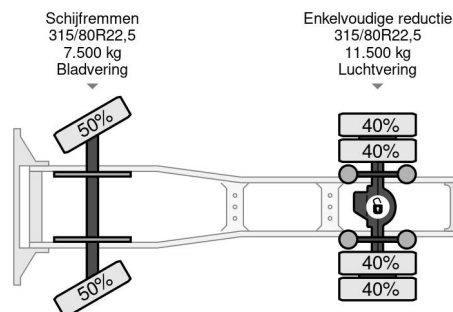

Mercedes-Benz Actros 1840 LS SLEEPERCAB (4x AVA... 4x2
Referentienummer: SN 55422332

ACCESSORIES

- ABS/EBS • Air conditioning • Aluminium fuel tank • Anti-lock braking system • Anti-lock braking system • ASR • Climate control • Controlled slip differential • Cruise control • EBS • Electrically adjustable door mirrors • Electric windows • Heated mirrors • Hydraulic Kit • Luxery driversseat • Power take-off (PTO) • PTO • Radio/Cd/Audio system • Sleeper cab • Speed limiter • Vehicle heater

DESCRIPTION

PERFECT CONDITION MERCEDES-BENZ ACTROS 1840LS SLEEPERCAB 4x2 TRACTOR UNIT (EURO 6) WITH TELLIGENT GEARBOX & HYDRAULIC KIT!!
400 HP, EURO 6!!
TELLIGENT AUTOMATIC GEARBOX!!
2x P.T.O.!!
HYDRAULIC KIT!!
AIRCONDITIONING!!
ETC.!!

TRACTOR UNIT IS PERFECT NICE & CLEAN CONDITION, READY FOR THE HEAVY TRANSPORT (KIPPER) JOBS!!

4x IDENTICAL UNITS AVAILABLE FOR SALE!!

MORE MERCEDES-BENZ 4x2 / 4x4 / 6x4 / 8x4 (CONSTRUCTION) TRUCKS IN STOCK FOR SALE!! (>75