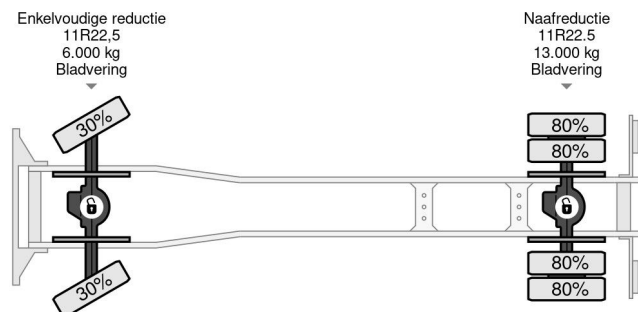

Mercedes-Benz AK 4x4 FULL STEEL 3-WAY MEILLER KIPPER (6 CILINDER / MANUAL GEARBOX / REDUCTION AXLE / HYDRAULIC KIT)

GENERAL INFORMATION

ID	SN 55703771
Year	1978
Mileage	451.000 km
Construction	Tipper
Emissionclass	1

TECHNICAL INFORMATION

First registration date	06-10-1978
Fuel	Diesel
Transmission	Manual
Vehicle identification number	38514314403771
Axle configuration	4x4
Weight	6.820 kg
Load capacity	6.780 kg
Gross weight	16.500 kg
Cylinder count	6
Power kw	124
Power hp	169
Wheelbase	315

Mercedes-Benz 1617 AK 4x4 FULL STEEL 3-WAY MEILLER ...

Referentienummer: SN 55703771

ACCESSORIES

- 5 Gears manual gearbox
- 200 Liter Fuel tank
- All wheel drive
- Controlled slip differential
- DRUM BRAKES
- Hub reduction
- Hydraulic Kit
- Passenger seat
- Power take-off (PTO)
- P.T.O.!!
- Radio/CD player
- STEEL SUSPENSION

HEAVY DUTY 3-WAY MEILLER FULL STEEL KIPPERBODY!!
SIZE; LENGTH x WIDE x HIGH Ca.: 4.05 m. x 2.35 m. x 0.70 m. (Ca. 6m3)!!

TRUCK IS IN GOOD WORKING CONDITION, READY FOR

THE KIPPER JOBS!!

MORE MERCEDES-BENZ 4x2 / 4x4 / 6x4 / 8x4
(CONSTRUCTION) TRUCKS IN STOCK FOR SALE!! (>75
TRUCKS/TRAILERS IN STOCK)!!