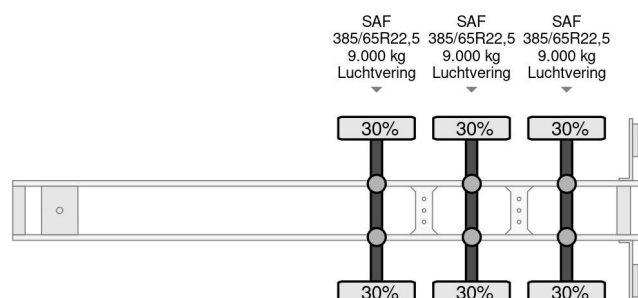

Krone SDP 27 CURTAINSIDE WITH SLIDING ROOF (SAF ...
Referentienummer: SN 60341568

ACCESSORIES

- Air suspension
- Anti-lock braking system
- Anti-lock braking system
- Disc brakes
- Rear doors
- Toolbox
- Two rear doors

DESCRIPTION

HEAVY DUTY KRONE SDP 27 13.60 METER CURTAINSIDE TRAILER WITH SLIDING ROOF, SAF-AXLES & DISC BRAKES!!
SAF AXLES!!
DISC BRAKES!!
ABS-BRAKE SYSTEM!!
ETC.

SIZE: LENGTH x WIDE x HIGH; Ca. 13.65 x 2.50 x 2.70 M.
(INSIDE) !!
SLIDING ROOF!!
EXTRA STORAGE HOLES IN FLOOR!!
BACK DOORS!!

MORE TRAILERS (ALL KIND) IN STOCK FOR SALE, > 75 TRUCKS/TRAILERS IN STOCK!!

SHIPMENT, TRANSPORT, LOADING, STACKING OR TRANSIT REGISTRATION?