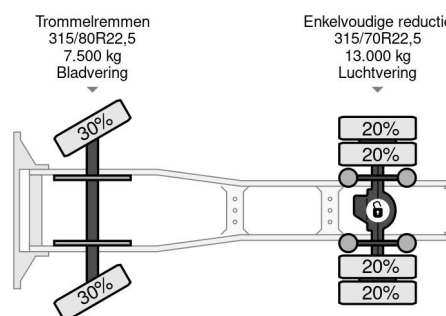

ACCESSORIES

- 2 Beds • 16 gears Manual gearbox • 870 Liter Fuel tank
- Air conditioning • Aluminium fuel tank • Anti-lock braking system
- Anti-lock braking system • Controlled slip differential • DRUM BRAKES • Electrically adjustable door mirrors
- Electric windows • Heated mirrors • Luxery driversseat • Radio/CD player • Retarder • Roof spoiler • Sleeper cab
- Speed limiter • Spotlights • Visor • ZF-intarder • ZF16 gears manual

DESCRIPTION

Damages: none

GOOD CONDITION DAF FT95-430XF SPACECAB 4x2 TRACTOR UNIT (EURO 2) WITH ZF MANUAL GEARBOX, ZF-INTARDER, ROOF SPOILER & AIRCONDITIONING!! 430HP, EURO 2 (MECHANICAL PUMP AND INJECTORS)!! ZF16 MANUAL GEARBOX!! ZF-INTARDER!! 870 LITER DIESEL TANK!! AIRCONDITIONING!! ROOF SPOILER ON CABIN!! ETC!!

TRUCK IS IN GOOD DRIVING CONDITION, READY FOR THE HEAVY JOBS !!

MORE DAF CF/XF 4x2 / 6x2 / 6x4 / 8x4 (EURO 2/3/4/5/6) IN STOCK FOR SALE!! (<85 TRUCKS/TRAILERS IN STOCK)!!