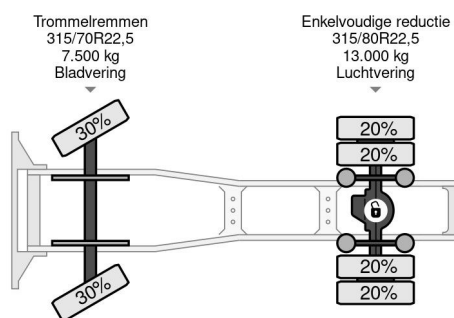

ACCESSORIES

- 2 Beds • 16 gears Manual gearbox • 600 Liter Fuel tank
- Anti-lock braking system • Anti-lock braking system • Controlled slip differential • DRUM BRAKES • Electrically adjustable door mirrors • Electric windows • Heated mirrors
- Luxery drivers seat • Radio/CD player • Roof spoiler • Sleeper cab • Speed limiter • Spotlights • Visor • ZF16 gears manual

DESCRIPTION

Damages: none

GOOD CONDITION DAF FT95-430XF SPACECAB 4x2 TRACTOR UNIT (EURO 2) WITH ZF16 MANUAL GEARBOX & ROOF SPOILER!!
430HP, EURO 2 (MECHANICAL PUMP AND INJECTORS)!!
ZF16 MANUAL GEARBOX!!
600 LITER DIESEL TANK!!
SPOILER ON CABIN!!
ETC!!

TRUCK IS IN GOOD DRIVING CONDITION, READY FOR THE HEAVY JOBS !!

MORE DAF CF/XF 4x2 / 6x2 / 6x4 / 8x4 (EURO 2/3/4/5/6) IN STOCK FOR SALE!! (>85 TRUCKS/TRAILERS IN STOCK)!!

SHIPMENT, STACKING, LOADING, TRANSIT