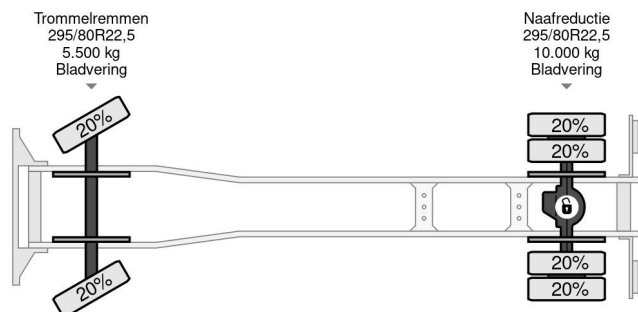

Mercedes-Benz SK 1213 FULL STEEL MEILLER KIPP... 4x2
Referentienummer: SN 54970145 Z

ACCESSOIRES

- 5 Versnellingen handgeschakeld • Aftakas (PTO) •
- BLADGEVEERD • Naaf reductie • PTO • PTO •
- Radio/Cassette speler • Stalen laadvloer • TROMMEL REMMEN

BESCHRIJVING

GOOD CONDITION MERCEDES-BENZ 1213 4x2 FULL STEEL KIPPER, MANUAL GEARBOX, FULL STEEL SUSPENSION AND REDUCTION AXLE!!
130HP, 6 CILINDER ENGINE (MECHANICAL PUMP AND INJECTORS)!!
MANUAL GEARBOX!!
FULL STEEL SUSPENSION!!
REDUCTION AXLE!!
P.T.O.!!
HYDRAULIC KIT!!
ETC.!!

HEAVY DUTY 3-WAY KIPPERBODY!!
SIZE; LENGTH x WIDE x HIGH Ca.: 3.95 m. x 2.32 m. x 0.53 m. (Ca. 6m3)!!

TRUCK IS IN GOOD WORKING CONDITION, READY FOR